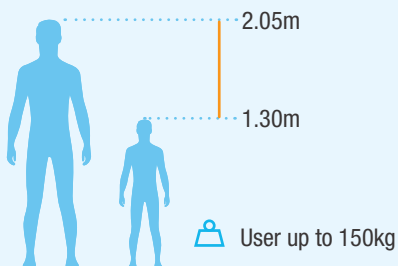

FEATURES

- 13° slope angle
- AISI 316L stainless steel quality
- Can be used with bare feet
- "Easy push" opening system
- Adjustable belt resistance
- Anti-corrosion treatment
- 6 silicone wheels

«Easy push»
Opening system
Simple and effortless

Space-saving
storage system

6 non-scratch silicone
wheels on ball bearing.

Sacrificial Anode
to prevent corrosion

ERGONOMICS FOR EVERYONE

ALL POOL TYPES

Quality	AISI 316L stainless steel
Min dimensions closed	56 x W 62 x H 128 cm
Max dimensions open	67 x W 135 x H 128 cm
Weight	32 kg
Water depth	1,10 m à 1,50 m
Warranty	3 years for metal parts 6 months for wearing parts
Ref	WX-AQUAJOGG