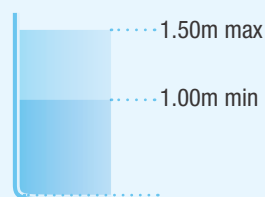

Space-saving
storage system

6 non-scratch silicone
wheels on ball bearing.

Sacrificial Anode
to prevent corrosion

ERGONOMICS FOR EVERYONE

ALL POOL TYPES

Quality	AISI 316L stainless steel
Min dimensions closed	56 x W 62 x H 128 cm
Max dimensions open	67 x W 135 x H 128 cm
Weight	32 kg
Water depth	1,10 m à 1,50 m
Warranty	3 years for metal parts 6 months for wearing parts
Ref	WX-AQUAJOGG