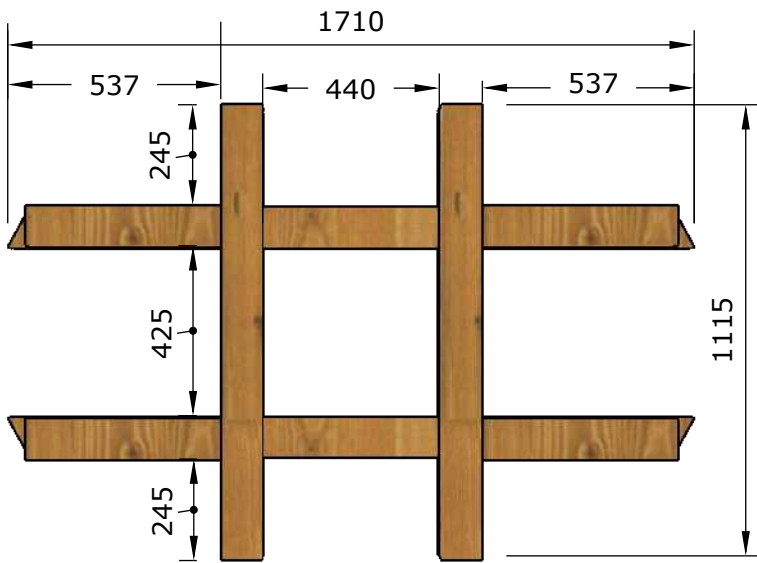

# Hot Tube Ø1900x1200, Ofuro

Serial nr .....

Volume 800 L

**160 kg**