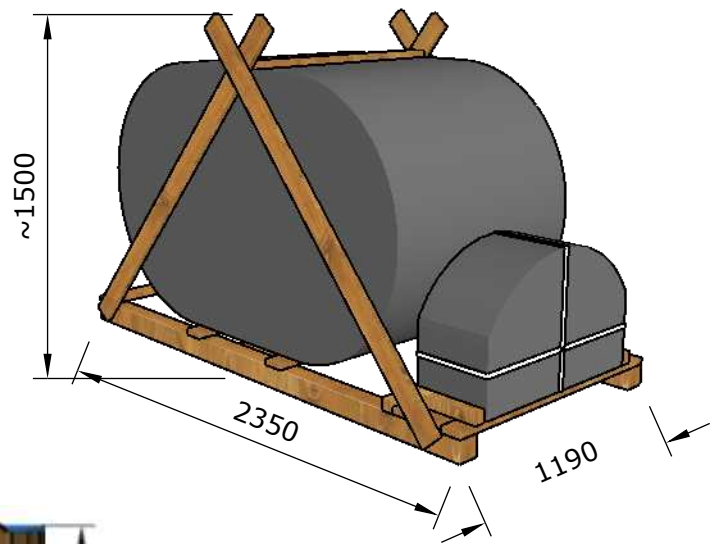

# Hot Tube Ø1900x1200, Ofuro

Serial nr .....

Volume 800 L

**160 kg**