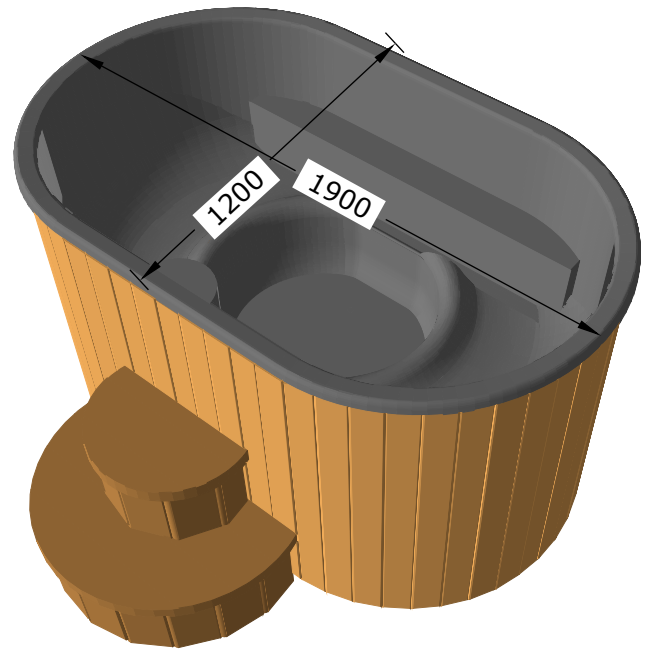

# Hot Tube Ø1900x1200, Ofuro

Serial nr .....

Volume 800 L

**160 kg**