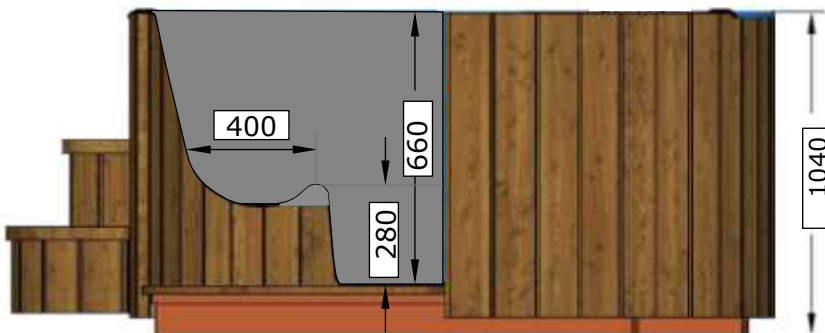

# Hot Tube Ø1900x1200, Ofuro

Serial nr .....

Volume 800 L

**160 kg**